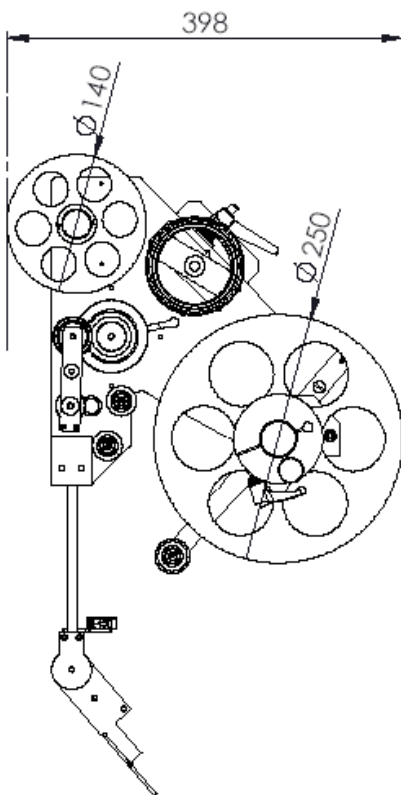

COMPACT AUTOMATIC LABELLING MACHINE

Pk-X and Pk-X 150

DESCRIPTION

Compact automatic labelling machine 100mm. Colour touch-screen controller 50 programs, all standard functions. 250mm reel holder; exclusive disc brake; positioner with integrated lever. Up to 200 pcs / min, up to 40 mt / min.

Pk-X is a very compact labelling head that can be easily inserted into all automatic lines. It is in fact the machine used in our automatic lines. It can be equipped with inkjet marker and photocell for transparent labels. Head management is entrusted to the 3.5 "colour touch-screen controller that allows you to make the best use of all the machine functions such as programs, management of the encoder for automatic speed adjustment, of the encoder for the adaptation of inkjet printing, the In / Out for the manage-

DESCRIPTION

ment of external machinery or traffic lights to signal functions. Pk-X is built in stainless steel and very thick aluminium, very robust and equipped with an exclusive disc brake for the management of the paper tension that optimizes the functionality, also offering the possibility to use reels with internal or external winding without any difference. End of reel control and flag label emission included.

TECHNICAL CHARACTERISTICS

DESCRIPTION	Pk-X	Pk-X 150
LABEL DIMENSION	from 20 to 100mm	from 20 to 150mm
LABEL LENGTH	From 20 to 620mm	From 20 to 620mm
ROLL DIMENSION INT/EXT	45-76 / 250mm	45-76 / 250mm
DEFINITION	+/- 1mm	+/- 1mm
2 LABELS ON PRODUCT	yes	yes
POSITIONER WITH KNOB	Yes, 400 mm integrated	Yes, 400 mm integrated
INKJET COLOR PINTER CONNECTION	Yes, optional	Yes, optional
INKJET CODER	Yes, optional	Yes, optional
TRANSPARENT LABELS	Yes, optional	Yes, optional
SPEED	Up to 40 mt/min	Up to 40 mt/min
PRODUCTIVITY	Up to 200 pc/min.	Up to 200 pc/min.
POWER	220/110 Vac 400 W	220/110 Vac 400 W
ALARMS	End roll, paper broken	End roll, paper broken
WEIGHT	15 Kg	19 Kg
DIMENSIONS	40x50x66 cm	40x60x66 cm