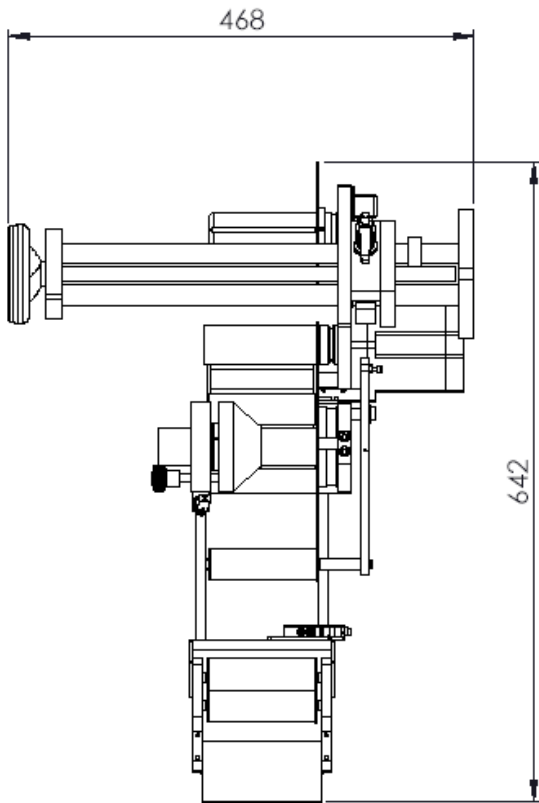

COMPACT AUTOMATIC LABELLING MACHINE

Pk-X and Pk-X 150

DESCRIPTION

Compact automatic labelling machine 100mm. Colour touch-screen controller 50 programs, all standard functions. 250mm reel holder; exclusive disc brake; positioner with integrated lever. Up to 200 pcs / min, up to 40 mt / min.

Pk-X is a very compact labelling head that can be easily inserted into all automatic lines. It is in fact the machine used in our automatic lines. It can be equipped with inkjet marker and photocell for transparent labels. Head management is entrusted to the 3.5 "colour touch-screen controller that allows you to make the best use of all the machine functions such as programs, management of the encoder for automatic speed adjustment, of the encoder for the adaptation of inkjet printing, the In / Out for the manage-

TECHNICAL CHARACTERISTICS

DESCRIPTION	Pk-X	Pk-X 150
LABEL DIMENSION	from 20 to 100mm	from 20 to 150mm
LABEL LENGTH	From 20 to 620mm	From 20 to 620mm
ROLL DIMENSION INT/EXT	45-76 / 250mm	45-76 / 250mm
DEFINITION	+/- 1mm	+/- 1mm
2 LABELS ON PRODUCT	yes	yes
POSITIONER WITH KNOB	Yes, 400 mm integrated	Yes, 400 mm integrated
INKJET COLOR PINTER CONNECTION	Yes, optional	Yes, optional
INKJET CODER	Yes, optional	Yes, optional
TRANSPARENT LABELS	Yes, optional	Yes, optional
SPEED	Up to 40 mt/min	Up to 40 mt/min
PRODUCTIVITY	Up to 200 pc/min.	Up to 200 pc/min.
POWER	220/110 Vac 400 W	220/110 Vac 400 W
ALARMS	End roll, paper broken	End roll, paper broken
WEIGHT	15 Kg	19 Kg
DIMENSIONS	40x50x66 cm	40x60x66 cm

Pk-X (100mm.)

Installed on STAND-X with
inkjet marker Pk-700