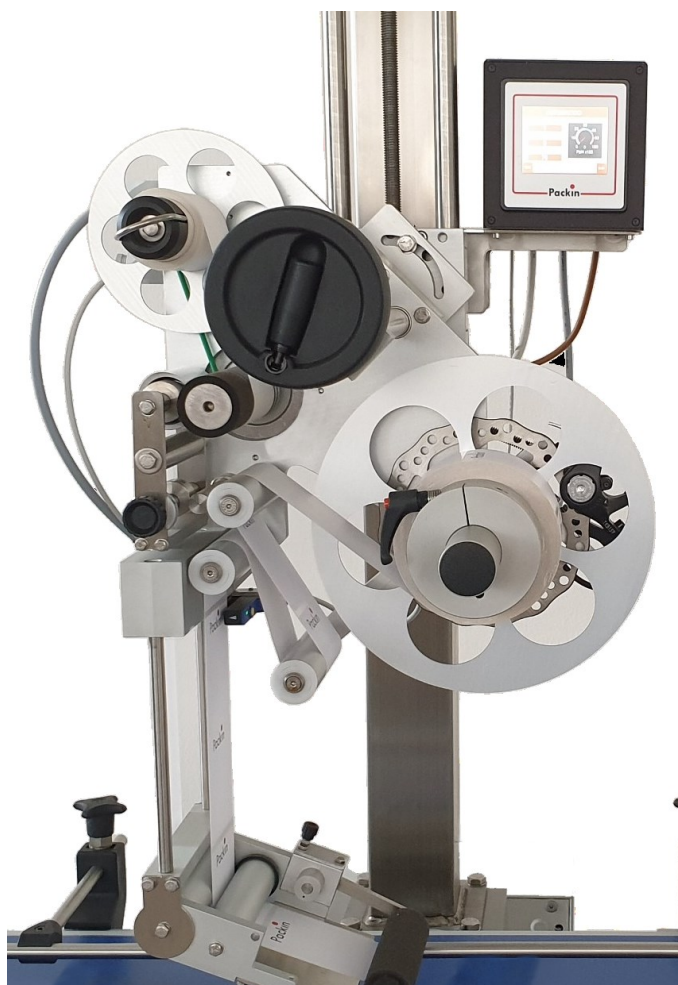

COMPACT AUTOMATIC LABELLING MACHINE

Pk-X and Pk-X 150

DESCRIPTION

Compact automatic labelling machine 100mm. Colour touch-screen controller 50 programs, all standard functions. 250mm reel holder; exclusive disc brake; positioner with integrated lever. Up to 200 pcs / min, up to 40 mt / min.

Pk-X is a very compact labelling head that can be easily inserted into all automatic lines. It is in fact the machine used in our automatic lines. It can be equipped with inkjet marker and photocell for transparent labels. Head management is entrusted to the 3.5 "colour touch-screen controller that allows you to make the best use of all the machine functions such as programs, management of the encoder for automatic speed adjustment, of the encoder for the adaptation of inkjet printing, the In / Out for the manage-

DESCRIPTION

ment of external machinery or traffic lights to signal functions. Pk-X is built in stainless steel and very thick aluminium, very robust and equipped with an exclusive disc brake for the management of the paper tension that optimizes the functionality, also offering the possibility to use reels with internal or external winding without any difference. End of reel control and flag label emission included.

TECHNICAL CHARACTERISTICS

DESCRIPTION	Pk-X	Pk-X 150
LABEL DIMENSION	from 20 to 100mm	from 20 to 150mm
LABEL LENGTH	From 20 to 620mm	From 20 to 620mm
ROLL DIMENSION INT/EXT	45-76 / 250mm	45-76 / 250mm
DEFINITION	+/- 1mm	+/- 1mm
2 LABELS ON PRODUCT	yes	yes
POSITIONER WITH KNOB	Yes, 400 mm integrated	Yes, 400 mm integrated
INKJET COLOR PINTER CONNECTION	Yes, optional	Yes, optional
INKJET CODER	Yes, optional	Yes, optional
TRANSPARENT LABELS	Yes, optional	Yes, optional
SPEED	Up to 40 mt/min	Up to 40 mt/min
PRODUCTIVITY	Up to 200 pc/min.	Up to 200 pc/min.
POWER	220/110 Vac 400 W	220/110 Vac 400 W
ALARMS	End roll, paper broken	End roll, paper broken
WEIGHT	15 Kg	19 Kg
DIMENSIONS	40x50x66 cm	40x60x66 cm