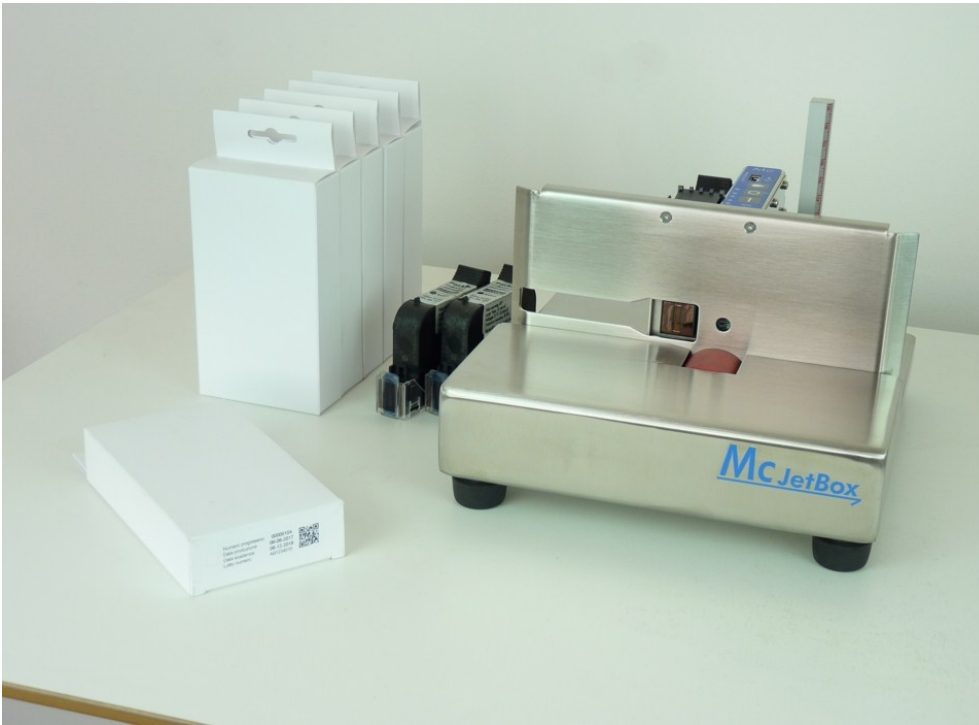

DESKTOP INKJET CODER

Mc-JetBox

DESCRIPTION

Mc-JetBox is an inkjet printer with 12.7 mm printing area for printing and marking of variable data: dates, lots, times, progressive numbers, logo, 1D and 2D barcode, QRcode. Print resolution up to 600 x 300 dpi. Speed automatically adjusted up to 72 mt / min at 300x300 dpi. Equipped with software for creating labels. Highly resistant inks on almost all plastic or paper materials. Solvent-based and water-based inks. Print point adjustable in height from 0 to 100 mm. Mc-JetBox is an inkjet printer with 12.7 mm printing area for printing and marking of variable data: dates, lots, times,

DESCRIPTION

progressive numbers, logo, 1D and 2D barcode, QRcode. Print resolution up to 600 x 300 dpi. Speed automatically adjusted up to 72 mt / min at 300x300 dpi. Equipped with software for creating labels. Highly resistant inks on almost all plastic or paper materials. Solvent-based and water-based inks. Print point adjustable in height from 0 to 100 mm.

Sturdy, built in aisi304 stainless steel. Compact, easy to use, very effective in productivity. When an object is in your hands it is practically already printed with Mc-JetBox. In fact, a gesture is enough to print all the variable data on the most varied types of materials. MC-JetBox keeps the print position on objects stable. You can use round, oval, thin, large, flat formats, of all types as long as they can pass in front of the printing point. Mc-JetBox a valid inkjet marker at low costs and very low consumption. For example with a 35ml solvent based cartridge. about 250/300 thousand labels (about 2.5 million characters) with a copy cost of 0.001 cents / copy can be marked with date and lot with Arial9 font.